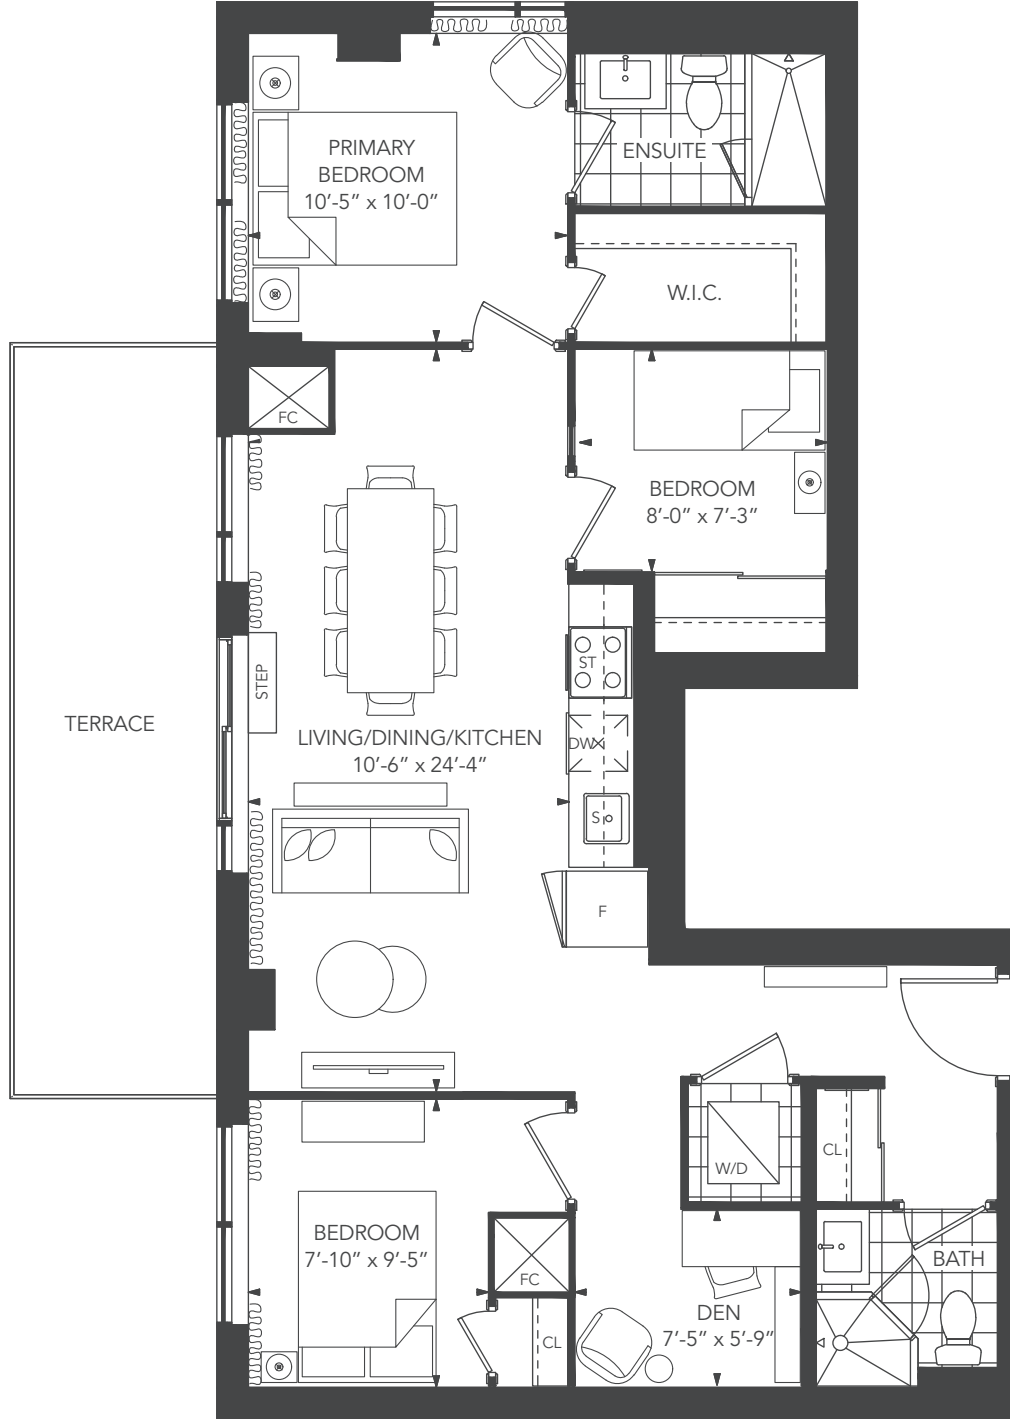

3A+D

UNIT TYPE: 3 BEDROOM + DEN
 SUITE AREA: 993 sq.ft.
 OUTDOOR AREA: 162 sq.ft.
 TOTAL AREA: 1155 sq.ft.

2nd level