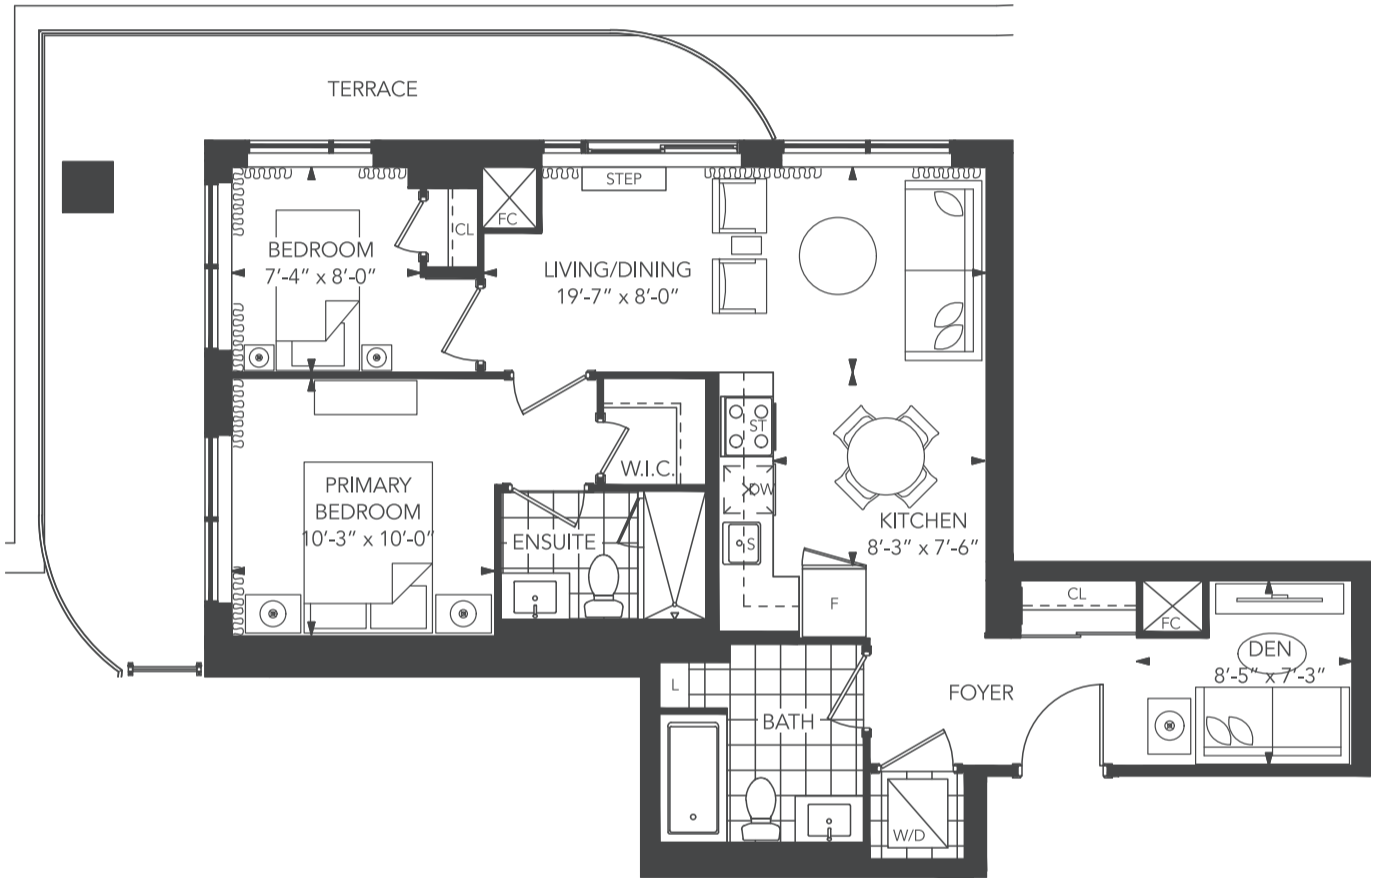

2D+D

UNIT TYPE: 2 BEDROOM + DEN
 SUITE AREA: 868 sq.ft.
 OUTDOOR AREA: 232 sq.ft.
 TOTAL AREA: 1100 sq.ft.

2nd level