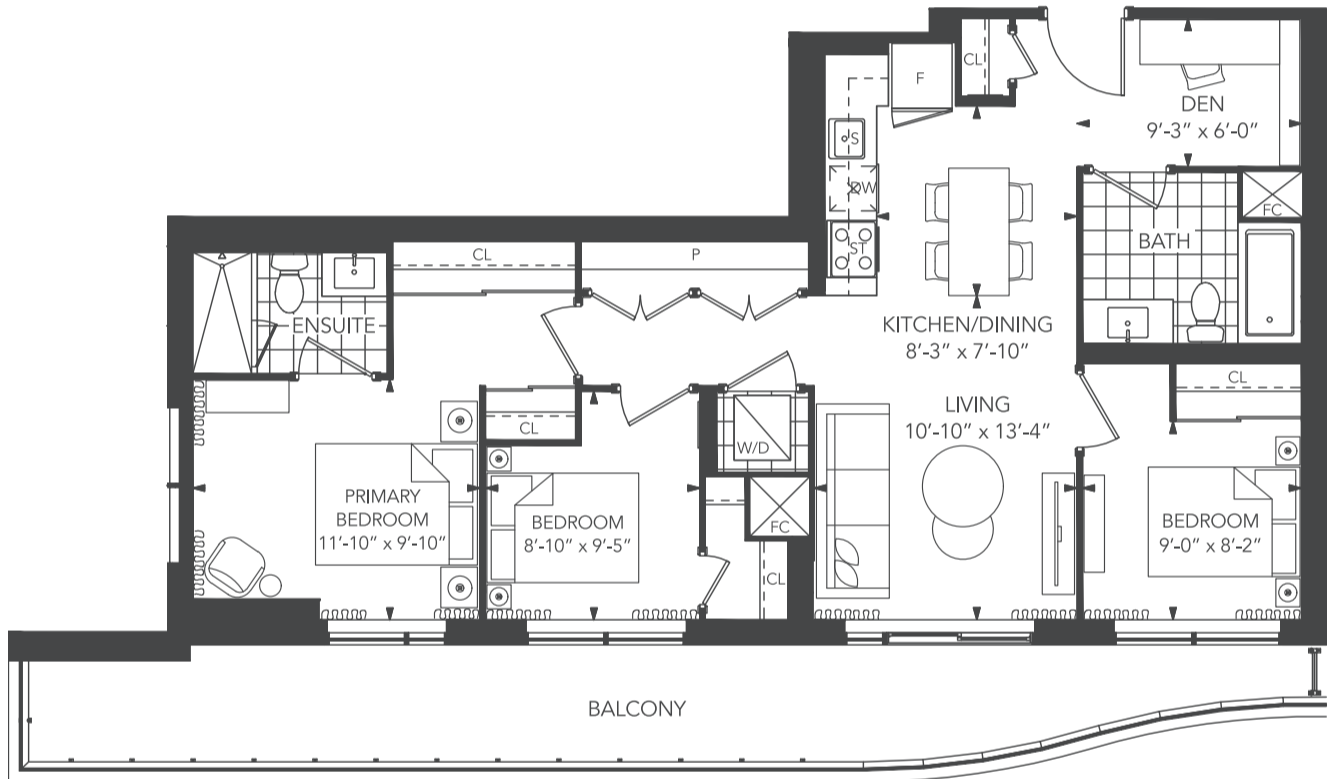

3B+D

UNIT TYPE: 3 BEDROOM + DEN
 SUITE AREA: 1006 sq.ft.
 OUTDOOR AREA: 226 sq.ft.
 TOTAL AREA: 1232 sq.ft.

2nd level