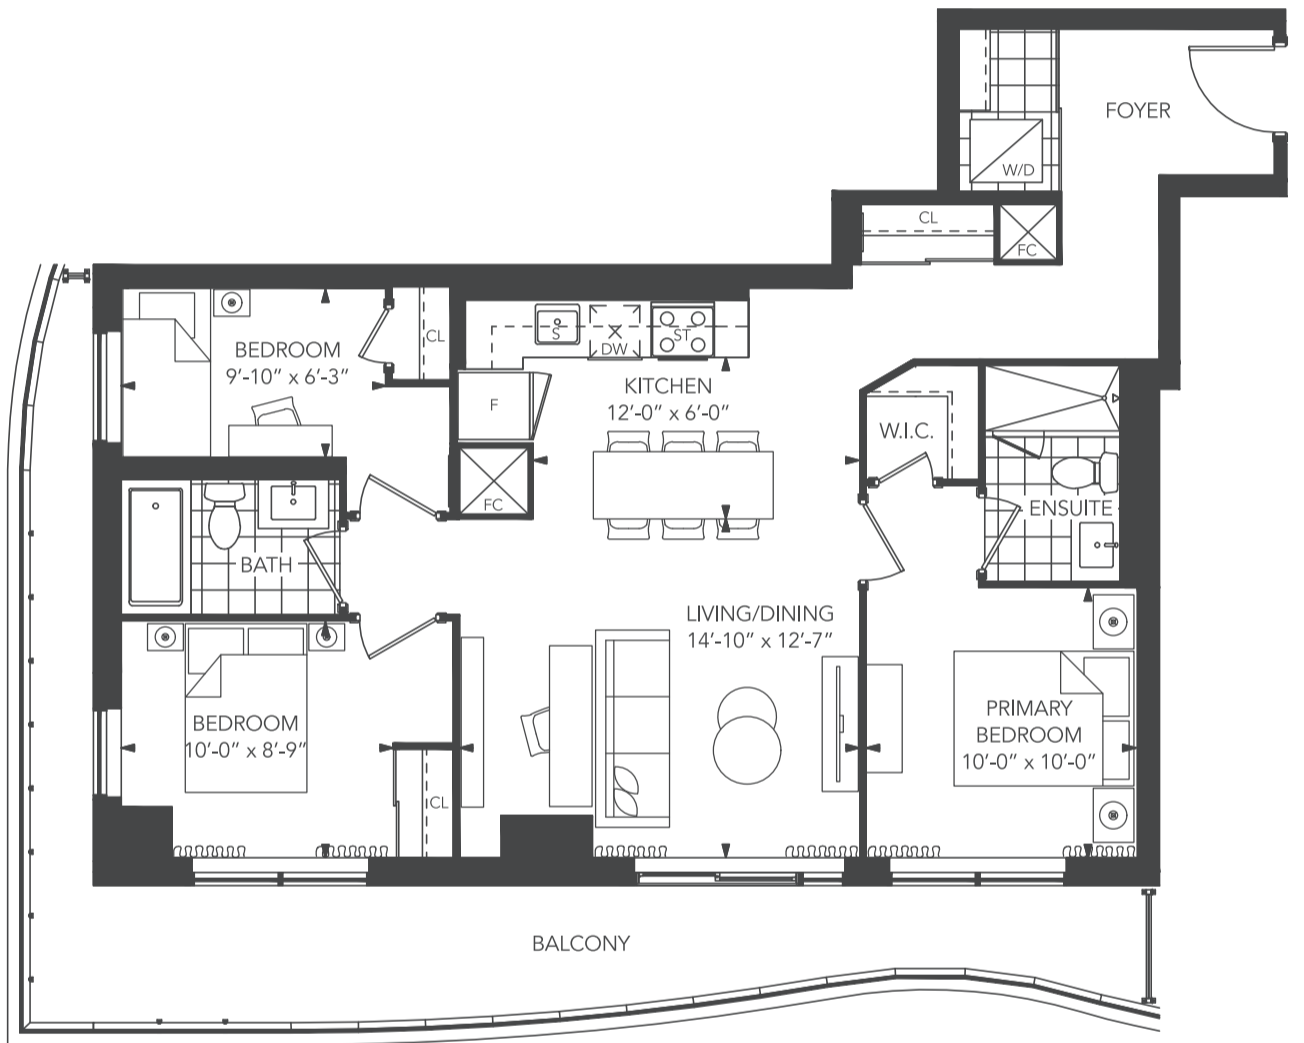

3B

UNIT TYPE: 3 BEDROOM
 SUITE AREA: 1022 sq.ft.
 OUTDOOR AREA: 231-267 sq.ft.
 TOTAL AREA: 1253-1289 sq.ft.

6th-25th level

26th-27th level